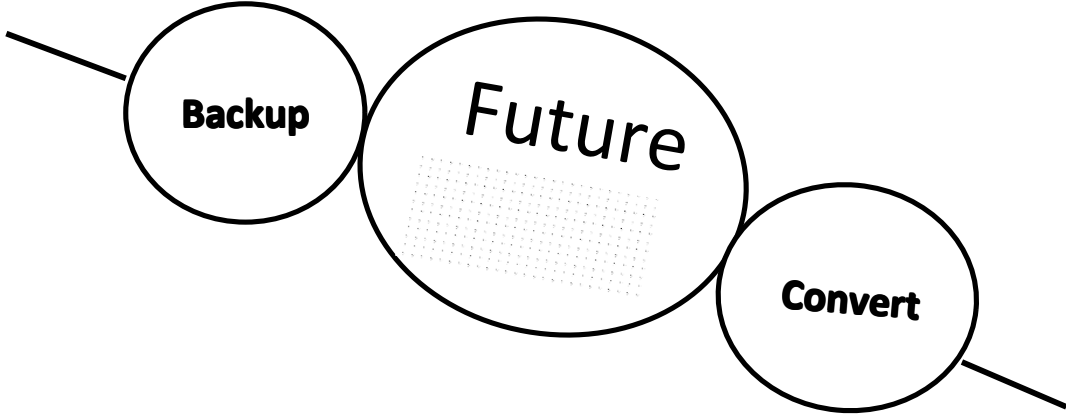

ICY Dock

Bringing Innovation & Difference to Your Desire

ICY

DOCK

EZ Convert Series

MB882SP-1S-1B
MB882SP-1S-2B

MB882SP-1S-1B

MB882SP-1S-2B

Bringing Innovation & Difference to Your Desire

ICY DOCK

MB882SP-1S-
1B

PCBA

MB882SP-1S-
2B

PCBA

- Converts your 2.5" SATA HDD or SSD to a 3.5" SATA hard drive, for 3.5" SATA drive bay usage.
- Support SATA 6Gbps.
- Compatible with Most 3.5" HDD Backplanes and Hot Swap Devices.
- Universal mounting holes for most common PC case.
- Screw-less design for quick & easy hard drive installation.
- Airflow vents for heat dissipation with shockproof design.
- Simple and Lightweight design.
- Compatible with Mac Pro.

Dimension (L x W x H) :145 x 101 x 25 mm

Weight :195.3 g

Bringing Innovation & Difference to Your Desire

ICY DOCK

- Converts your 2.5" SATA HDD or SSD to a 3.5" SATA hard drive, for 3.5" SATA drive bay usage.
- Support SATA 6Gbps.
- Compatible with Most 3.5" HDD Backplanes and Hot Swap Devices.
- Universal mounting holes for most common PC case.