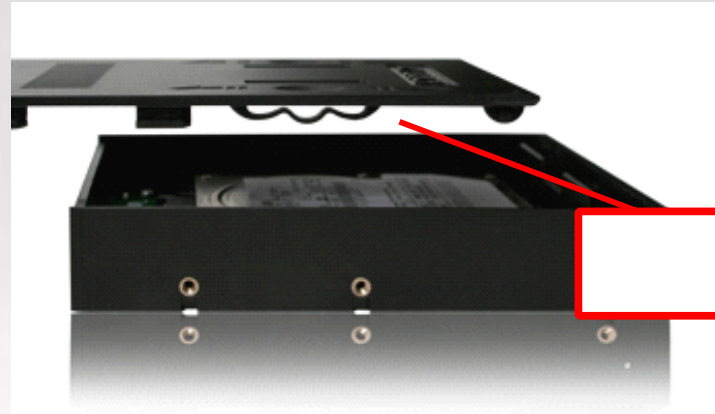

Dimension (L x W x H) :145 x 101 x 25 mm

Weight :195.3 g

Bringing Innovation & Difference to Your Desire

ICY DOCK

- Converts your 2.5" SATA HDD or SSD to a 3.5" SATA hard drive, for 3.5" SATA drive bay usage.
- Support SATA 6Gbps.
- Compatible with Most 3.5" HDD Backplanes and Hot Swap Devices.
- Universal mounting holes for most common PC case.

External Interface : SATA

Compatible Drive Type :

2.5" SATA 1.5 / 3 / 6 Gb/s HDD/SSD
(Up to 9.5mm)

Device Fit :

3.5" SATA hard drive bay

Transfer Rate :

Up to 6 Gb/sec.

(depending on hard drive speed)

Support HDD Capacity : No Limitation

Dimension (L x W x H) : 145 x 101 x 25 mm

Weight : 163.3 g

防振

3.5インチHDDと同じねじ穴の位置

Bringing Innovation & Difference to Your Desire

ICY DOCK

- Converts your 2.5" SATA HDD or SSD to a 3.5" SATA hard drive, for 3.5" SATA drive bay usage.
- Support SATA 6Gbps.
- Compatible with Most 3.5" HDD Backplanes and Hot Swap Devices.
- Universal mounting holes for most common PC case.