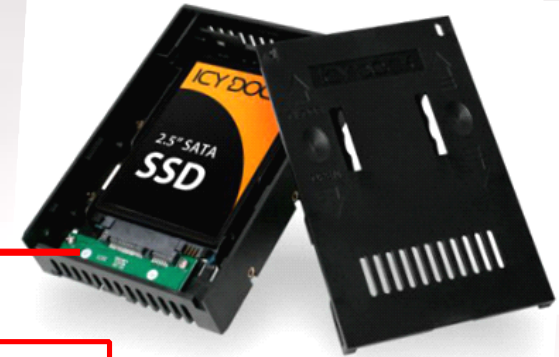

ICY Dock

Bringing Innovation & Difference to Your Desire

ICY

DOCK

EZ Convert Series

MB882SP-1S-1B
MB882SP-1S-2B

MB882SP-1S-1B

MB882SP-1S-2B

Bringing Innovation & Difference to Your Desire

ICY DOCK

MB882SP-1S-
1B

PCBA

MB882SP-1S-
2B

PCBA

- Converts your 2.5" SATA HDD or SSD to a 3.5" SATA hard drive, for 3.5" SATA drive bay usage.
- Support SATA 6Gbps.
- Compatible with Most 3.5" HDD Backplanes and Hot Swap Devices.
- Universal mounting holes for most common PC case.
- Screw-less design for quick & easy hard drive installation.
- Airflow vents for heat dissipation with shockproof design.
- Simple and Lightweight design.
- Compatible with Mac Pro.

ICY DOCK

MB882SP-1S-1B

Bringing Innovation & Difference to Your Desire

ICY DOCK

Model Number : MB882SP-1S-1B

Color : Black

Structure :Plastic

External Interface :SATA

Dimension (L x W x H) :145 x 101 x 25 mm

Weight :195.3 g

Bringing Innovation & Difference to Your Desire

ICY DOCK

- Converts your 2.5" SATA HDD or SSD to a 3.5" SATA hard drive, for 3.5" SATA drive bay usage.
- Support SATA 6Gbps.
- Compatible with Most 3.5" HDD Backplanes and Hot Swap Devices.
- Universal mounting holes for most common PC case.