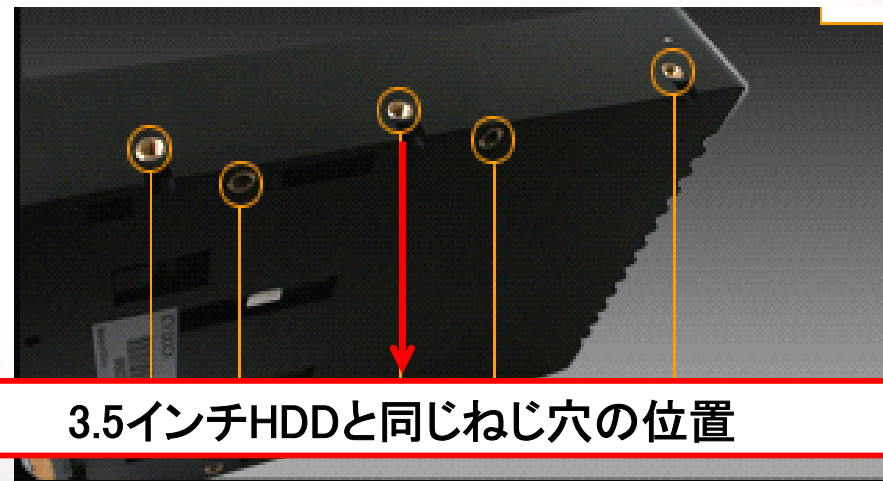

Support HDD Capacity : No Limitation

Dimension (L x W x H) : 145 x 101 x 25 mm

Weight : 163.3 g

防振

3.5インチHDDと同じねじ穴の位置

Bringing Innovation & Difference to Your Desire

ICY DOCK

- Converts your 2.5" SATA HDD or SSD to a 3.5" SATA hard drive, for 3.5" SATA drive bay usage.
- Support SATA 6Gbps.
- Compatible with Most 3.5" HDD Backplanes and Hot Swap Devices.
- Universal mounting holes for most common PC case.