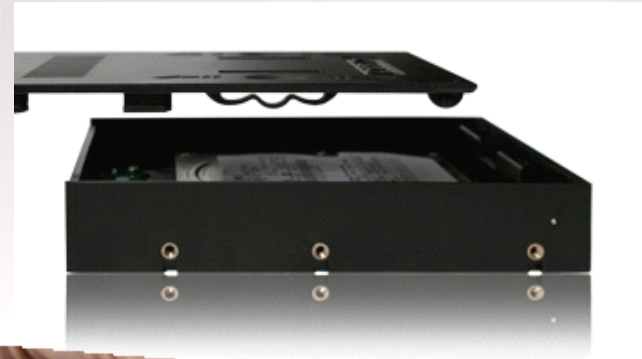

ICY DOCK

MB882SP-1S-2B

Bringing Innovation & Difference to Your Desire