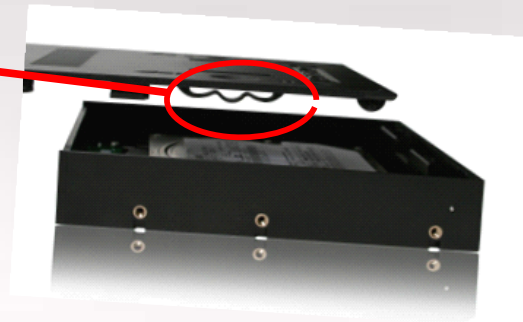

ICY DOCK

easy hard drive upgrade or replacement.

Screw-less design :
quick & easy hard drive installation.

Airflow vents :heat dissipation