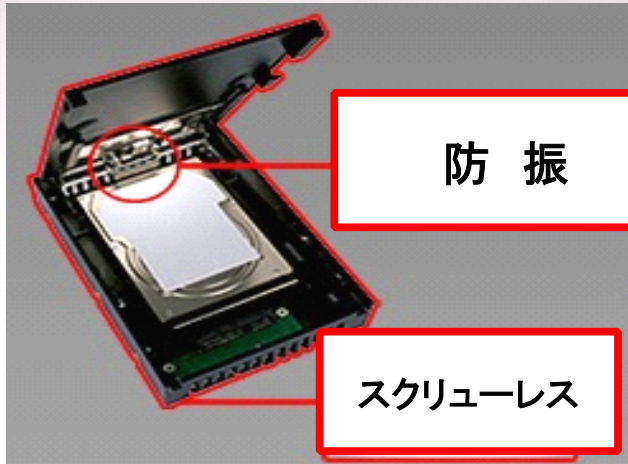

ICY DOCK

easy hard drive upgrade or replacement.

Screw-less design :
quick & easy hard drive installation.

Airflow vents :heat dissipation